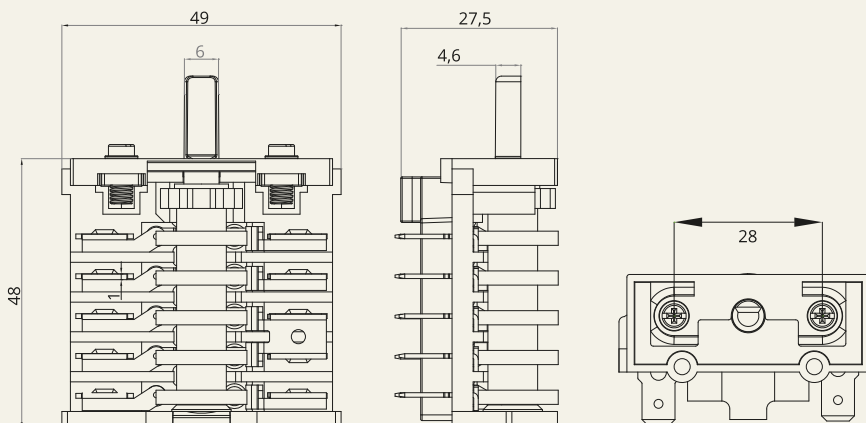

RS-5

Contact Diagram

Series	Pos.	0°	72°	144°	216°	288°
	Contact	0	1	2	3	4
5500-R	1-1a		X	X	X	X
	2-2a			X		
	3-3a				X	
	4-4a					X
	5-5a		X	X	X	X

Series	Pos.	0°	51,4°	102,8°	154,2°	205,6°	257°	308,4°
	Contact	0	1	2	3	4	5	6
5600-F	1-1a		X	X	X	X	X	X
	2-2a		X		X			
	3-3a			X	X			
	4-4a					X		X
	5-5a						X	X

Series	Pos.	0°	60°	120°	180°	240°	300°
	Contact	0	1	2	3	4	5
5700-F	1-1a		X	X	X	X	X
	2-2a		X		X		
	3-3a			X	X		
	4-4a					X	
	5-5a					X	X

Series	Pos.	0°	51,4°	102,8°	154,2°	205,6°	257°	308,4°
	Contact	0	1	2	3	4	5	6
5800-R	1-1a		X	X	X	X	X	X
	2-2a			X	X	X		
	3-3a			X	X		X	
	4-4a							X
	5-5a		X	X				

Series	Pos.	0°	60°	120°	180°	240°	300°
	Contact	0	1	2	3	4	5
5900-R	1-1a		X	X	X	X	X
	2-2a		X		X	X	
	3-3a			X	X	X	
	4-4a					X	
	5-5a						X

Terminal Type