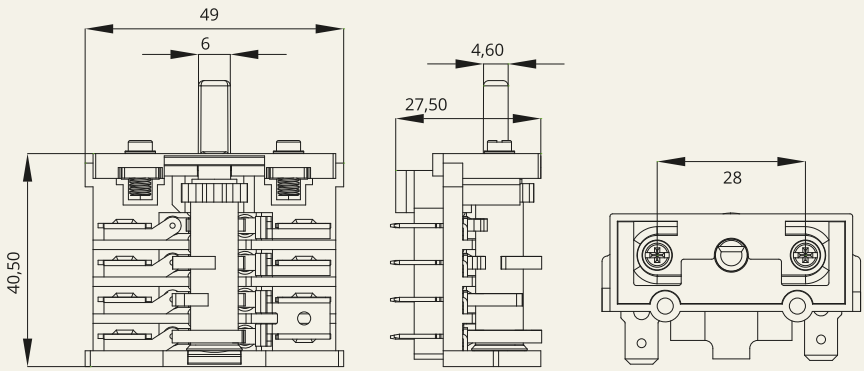

RS-4

Contact Diagram

Series	Pos.	0°	72°	144°	216°	288°
4500-T	Contact	0	1	2	3	4
	1-1a		X	X	X	X
	2-2a		X		X	X
	3-3a			X	X	X
	4-4a					X

Series	Pos.	0°	72°	144°	216°	288°
4600-T	Contact	0	1	2	3	4
	1-1a		X	X	X	X
	2-2a		X		X	
	3-3a		X	X		
	4-4a					X

Series	Pos.	0°	72°	144°	216°	288°
4700-T	Contact	0	1	2	3	4
	1-1a		X	X	X	X
	2-2a			X		
	3-3a				X	
	4-4a					X

Series	Pos.	0°	72°	144°	216°	288°
4500-D	Contact	0	1	2	3	4
	1-1a		X	X	X	X
	2-2a		X		X	X
	3-3a			X	X	X
	4-4a					X

22

Terminal Type